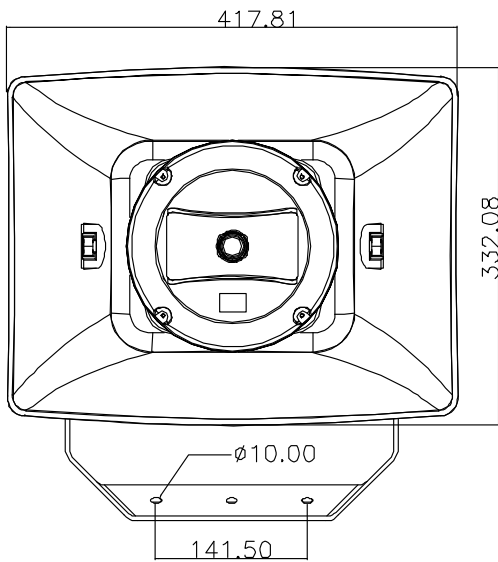

**PLASTIC MUSIC HORN SPEAKER
(Water Resistant IP66 Rating)**

SPECIFICATIONS:

MODEL NO.		CS-5H	CS-5HT	CS-6H30	CS-6HT30	CS-6H60	CS-6HT60
Speakers	Bass	5" P.P. Coating Rubber Surround		6-1/2" P.P. Coating Rubber Surround			
	Treble	High Efficiency Tweeter		High Efficiency Tweeter			
Power Rating (100V)		30W	100V, 30W-15W-7.5W-3.75W	30W	100V, 30W-15W-7.5W-3.75W	60W	100V, 60W-30W-15W-7.5W
Impedance		8 Ω	333 Ω -667 Ω -1333 Ω -2667 Ω	8 Ω	333 Ω -667 Ω -1333 Ω -2667 Ω	8 Ω	167 Ω -333 Ω -667 Ω -1333 Ω
Sound Pressure Level (at 1W/1M)		96 dB		97 dB		98 dB	
Maximum Acoustic Pressure		111 dB		112 dB		116 dB	
Frequency Response (-10dB)		120 Hz~13K Hz		100 Hz~13K Hz			
Frequency Response (-20dB)		90 Hz~20K Hz		80 Hz~20K Hz			
IP Rating		IEC 60529 IP 66		IEC 60529 IP 66			
Dimensions		315(W)×215(L)×355.5(H) mm		415(W)×334(L)×391(H) mm			
Material		ABS Plastic		ABS Plastic			
Colour		Grey (RAL 7035)		Grey (RAL 7035)			
Weight		4.35 Kg	4.65 Kg	6.1 Kg	6.45 Kg	6.5 Kg	7.05 Kg
Mounting Bracket		Steel U Type Bracket		Steel U Type Bracket			

***Building-in Ceramic Terminal Block & Thermo-Fuse is Available Upon Request.**

CS-5H

CS-6H