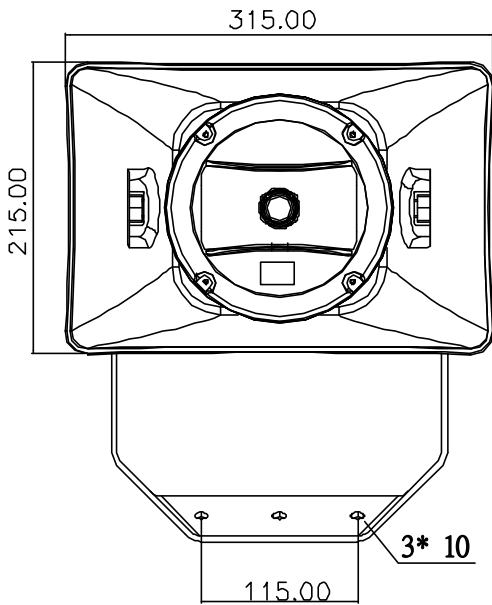

**PLASTIC MUSIC HORN SPEAKER
(Water Resistant IP66 Rating)**

SPECIFICATIONS:

MODEL NO.		CS-5H	CS-5HT	CS-6H30	CS-6HT30	CS-6H60	CS-6HT60
Speakers	Bass	5" P.P. Coating Rubber Surround		6-1/2" P.P. Coating Rubber Surround			
	Treble	High Efficiency Tweeter		High Efficiency Tweeter			
Power Rating (100V)		30W	100V, 30W-15W-7.5W-3.75W	30W	100V, 30W-15W-7.5W-3.75W	60W	100V, 60W-30W-15W-7.5W
Impedance		8 Ω	333 Ω -667 Ω -1333 Ω -2667 Ω	8 Ω	333 Ω -667 Ω -1333 Ω -2667 Ω	8 Ω	167 Ω -333 Ω -667 Ω -1333 Ω
Sound Pressure Level (at 1W/1M)		96 dB		97 dB		98 dB	
Maximum Acoustic Pressure		111 dB		112 dB		116 dB	
Frequency Response (-10dB)		120 Hz~13K Hz		100 Hz~13K Hz			
Frequency Response (-20dB)		90 Hz~20K Hz		80 Hz~20K Hz			
IP Rating		IEC 60529 IP 66		IEC 60529 IP 66			
Dimensions		315(W)×215(L)×355.5(H) mm		415(W)×334(L)×391(H) mm			
Material		ABS Plastic		ABS Plastic			
Colour		Grey (RAL 7035)		Grey (RAL 7035)			
Weight		4.35 Kg	4.65 Kg	6.1 Kg	6.45 Kg	6.5 Kg	7.05 Kg
Mounting Bracket		Steel U Type Bracket		Steel U Type Bracket			

***Building-in Ceramic Terminal Block & Thermo-Fuse is Available Upon Request.**

CS-5H

CS-6H