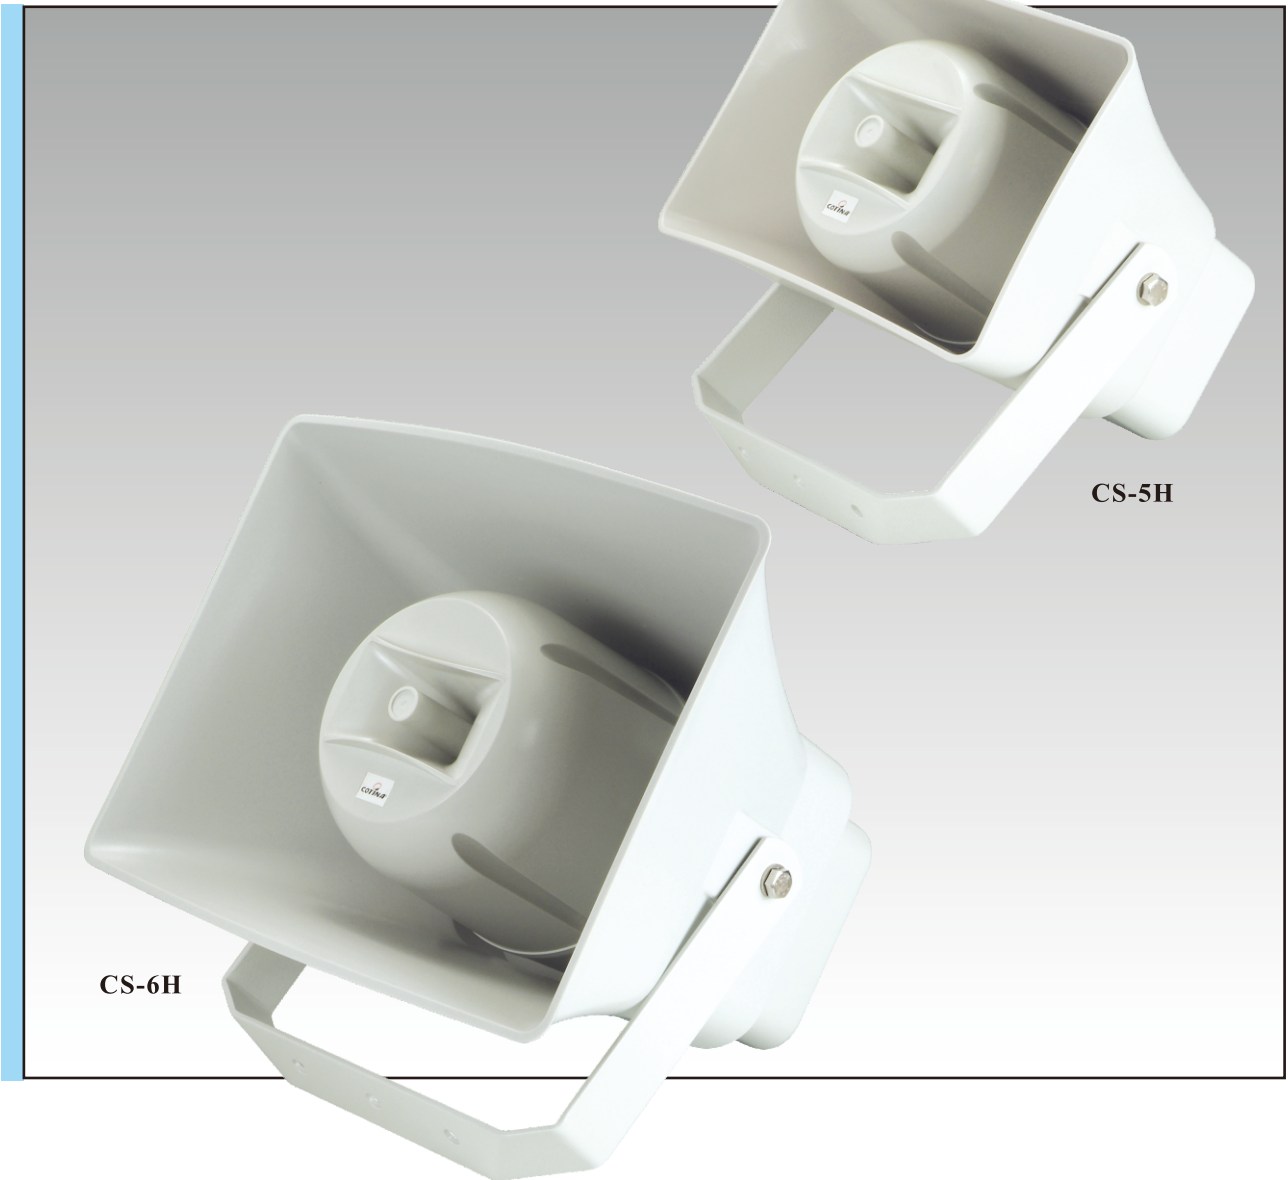

**PLASTIC MUSIC HORN SPEAKER
(Water Resistant IP66 Rating)**

SPECIFICATIONS:

MODEL NO.		CS-5H	CS-5HT	CS-6H30	CS-6HT30	CS-6H60	CS-6HT60
Speakers	Bass	5" P.P. Coating Rubber Surround		6-1/2" P.P. Coating Rubber Surround			
	Treble	High Efficiency Tweeter		High Efficiency Tweeter			
Power Rating (100V)		30W	100V, 30W-15W-7.5W-3.75W	30W	100V, 30W-15W-7.5W-3.75W	60W	100V, 60W-30W-15W-7.5W
Impedance		8 Ω	333 Ω -667 Ω -1333 Ω -2667 Ω	8 Ω	333 Ω -667 Ω -1333 Ω -2667 Ω	8 Ω	167 Ω -333 Ω -667 Ω -1333 Ω
Sound Pressure Level (at 1W/1M)		96 dB		97 dB		98 dB	
Maximum Acoustic Pressure		111 dB		112 dB		116 dB	
Frequency Response (-10dB)		120 Hz~13K Hz		100 Hz~13K Hz			
Frequency Response (-20dB)		90 Hz~20K Hz		80 Hz~20K Hz			
IP Rating		IEC 60529 IP 66		IEC 60529 IP 66			
Dimensions		315(W)×215(L)×355.5(H) mm		415(W)×334(L)×391(H) mm			
Material		ABS Plastic		ABS Plastic			
Colour		Grey (RAL 7035)		Grey (RAL 7035)			
Weight		4.35 Kg	4.65 Kg	6.1 Kg	6.45 Kg	6.5 Kg	7.05 Kg
Mounting Bracket		Steel U Type Bracket		Steel U Type Bracket			

***Building-in Ceramic Terminal Block & Thermo-Fuse is Available Upon Request.**

CS-5H

CS-6H