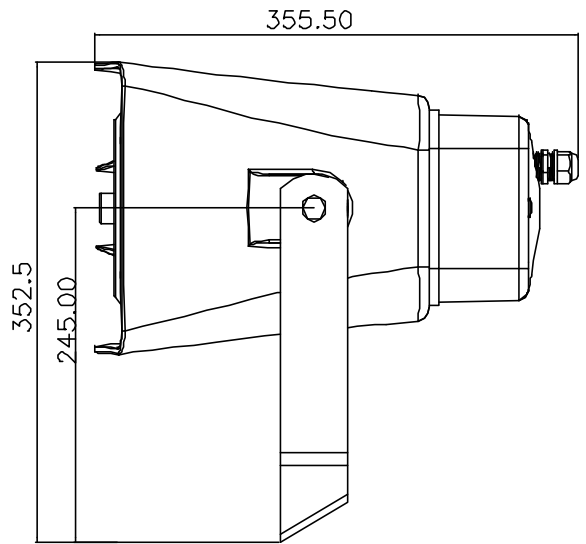

**PLASTIC MUSIC HORN SPEAKER
(Water Resistant IP66 Rating)**

SPECIFICATIONS:

MODEL NO.		CS-5H	CS-5HT	CS-6H30	CS-6HT30	CS-6H60	CS-6HT60
Speakers	Bass	5" P.P. Coating Rubber Surround		6-1/2" P.P. Coating Rubber Surround			
	Treble	High Efficiency Tweeter		High Efficiency Tweeter			
Power Rating (100V)		30W	100V, 30W-15W-7.5W-3.75W	30W	100V, 30W-15W-7.5W-3.75W	60W	100V, 60W-30W-15W-7.5W
Impedance		8 Ω	333 Ω -667 Ω -1333 Ω -2667 Ω	8 Ω	333 Ω -667 Ω -1333 Ω -2667 Ω	8 Ω	167 Ω -333 Ω -667 Ω -1333 Ω
Sound Pressure Level (at 1W/1M)		96 dB		97 dB		98 dB	
Maximum Acoustic Pressure		111 dB		112 dB		116 dB	
Frequency Response (-10dB)		120 Hz~13K Hz		100 Hz~13K Hz			
Frequency Response (-20dB)		90 Hz~20K Hz		80 Hz~20K Hz			
IP Rating		IEC 60529 IP 66		IEC 60529 IP 66			
Dimensions		315(W)×215(L)×355.5(H) mm		415(W)×334(L)×391(H) mm			
Material		ABS Plastic		ABS Plastic			
Colour		Grey (RAL 7035)		Grey (RAL 7035)			
Weight		4.35 Kg	4.65 Kg	6.1 Kg	6.45 Kg	6.5 Kg	7.05 Kg
Mounting Bracket		Steel U Type Bracket		Steel U Type Bracket			

***Building-in Ceramic Terminal Block & Thermo-Fuse is Available Upon Request.**

CS-5H

CS-6H